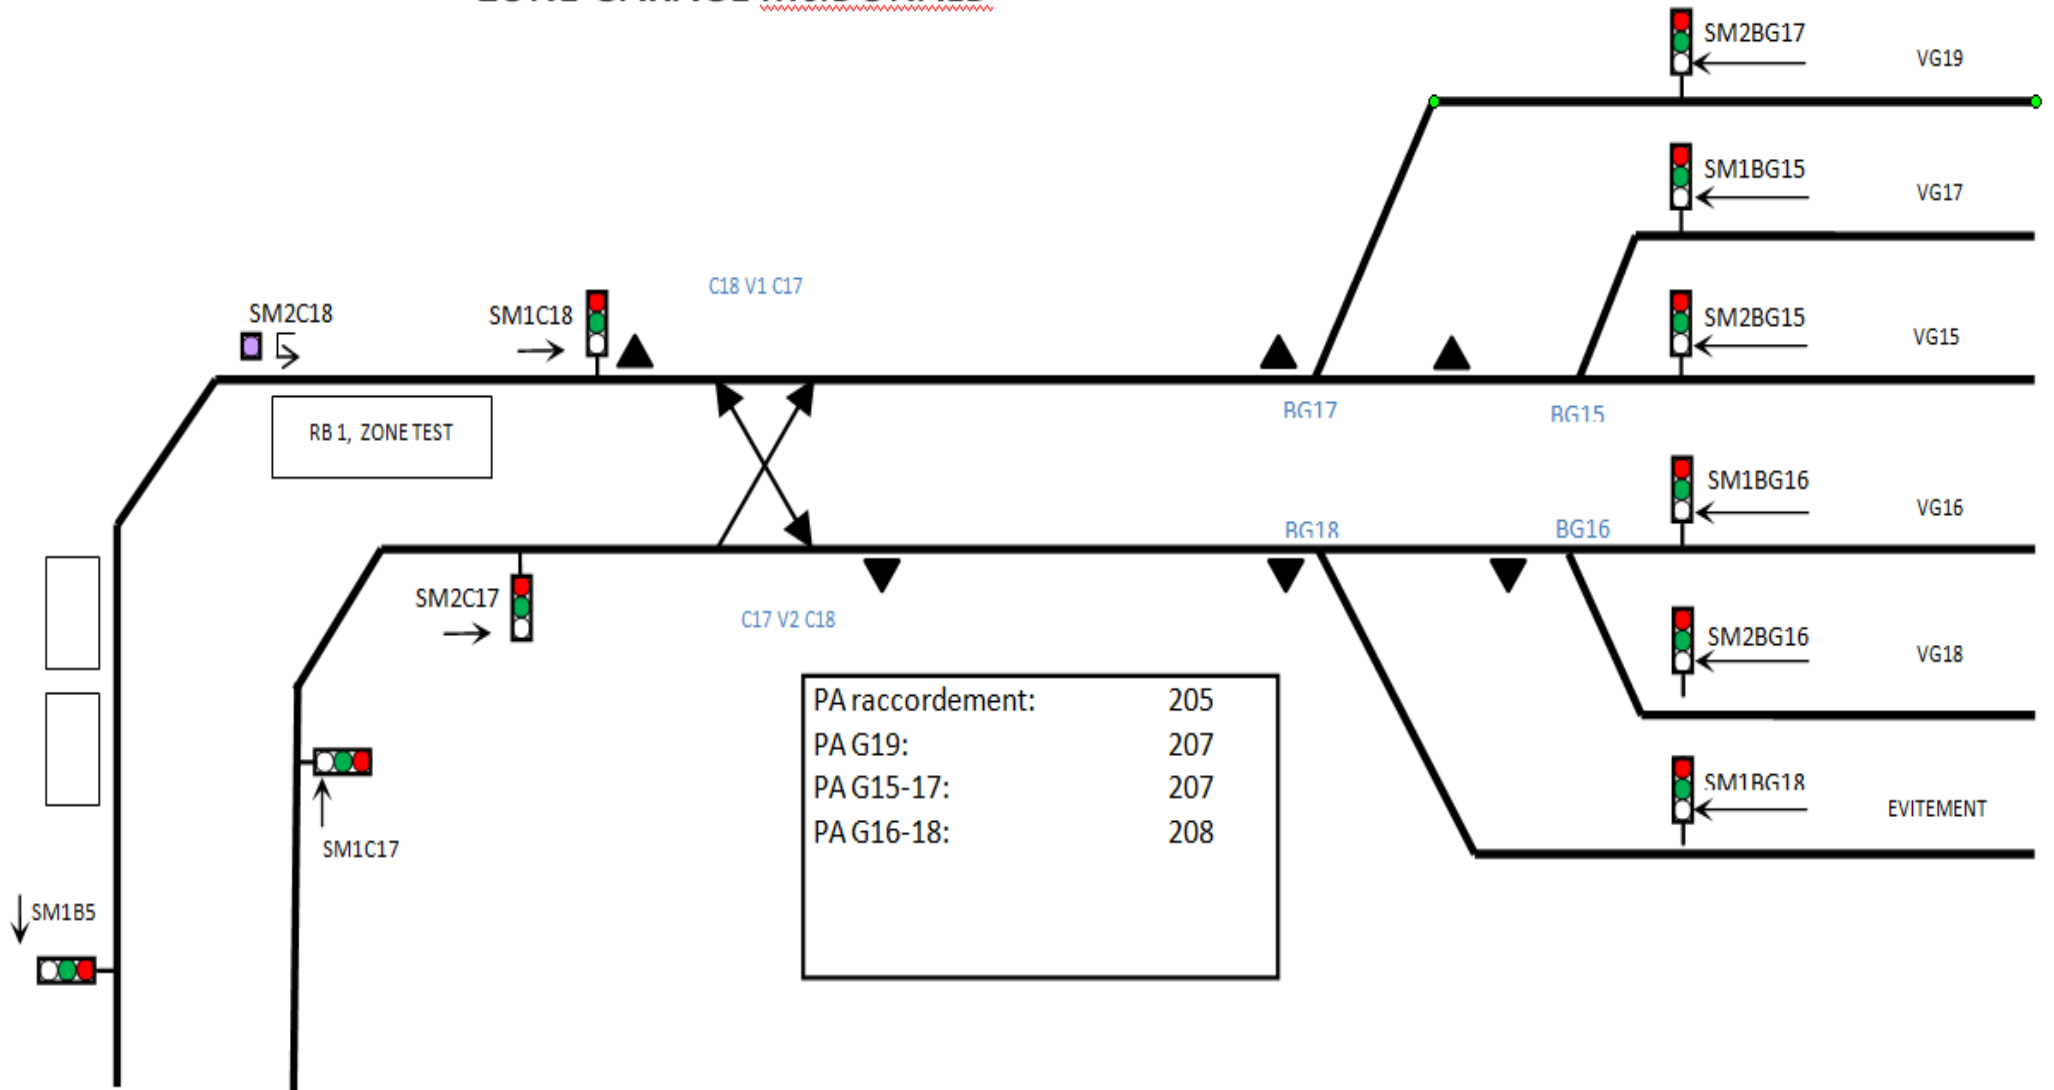

# ZONE GARAGE Mc.DONALD

PA raccordement:	205
PA G19:	207
PA G15-17:	207
PA G16-18:	208